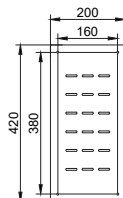

nivito™

Art nr: CU-550-BC
Brushed Copper Stainless steel

EAN nr:
7350051951794

Cube.

- Brushed Copper Stainless steel
- 18 G, 1,2mm steel
- Sound demp
- R 15
- Handmade

Related Products:

SR-BC

CU-WB-200-Copper