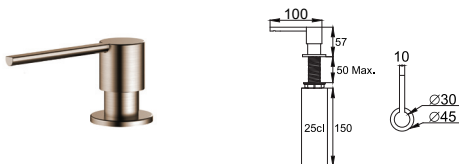

nivito™

Art nr: CU-550-BC
Brushed Copper Stainless steel

EAN nr:
7350051951794

Cube.

- Brushed Copper Stainless steel
- 18 G, 1,2mm steel
- Sound demp
- R 15
- Handmade

Related Products:

SR-BC

CU-WB-200-Copper