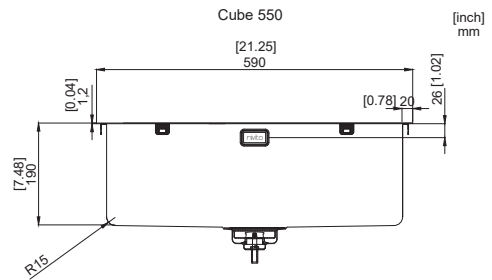

nivito™

Art nr: CU-550-BC
Brushed Copper Stainless steel

EAN nr:
7350051951794

Cube.

- Brushed Copper Stainless steel
- 18 G, 1,2mm steel
- Sound demp
- R 15
- Handmade

Related Products:

SR-BC

CU-WB-200-Copper