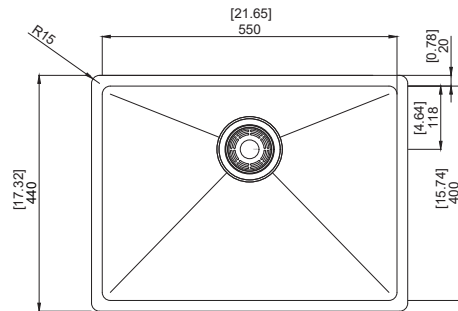

nivito™

Art nr: CU-550-BC
Brushed Copper Stainless steel

EAN nr:
7350051951794

Cube.

- Brushed Copper Stainless steel
- 18 G, 1,2mm steel
- Sound demp
- R 15
- Handmade

Related Products:

SR-BC

CU-WB-200-Copper